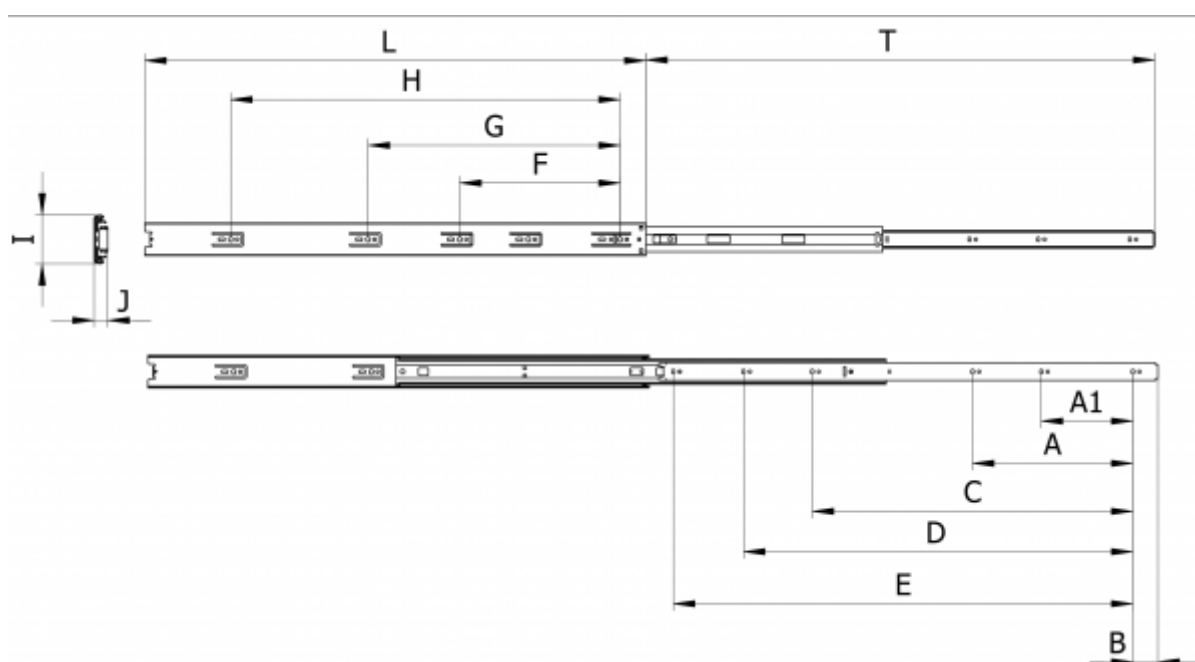

Article number: 11134036

Description: Thomas Regout Telescopic Slide 11134036 4608, 3-piece
Length 450 mm / load cap. 47 kg / extension 457 mm

Measures

A = -	H = -
A1 = 128	I = 45.4
B = 35	J = 12.7
C = -	L = 450
D = -	Load capacity = 47
E = 392	T = 457
F = 224	
G = 352	